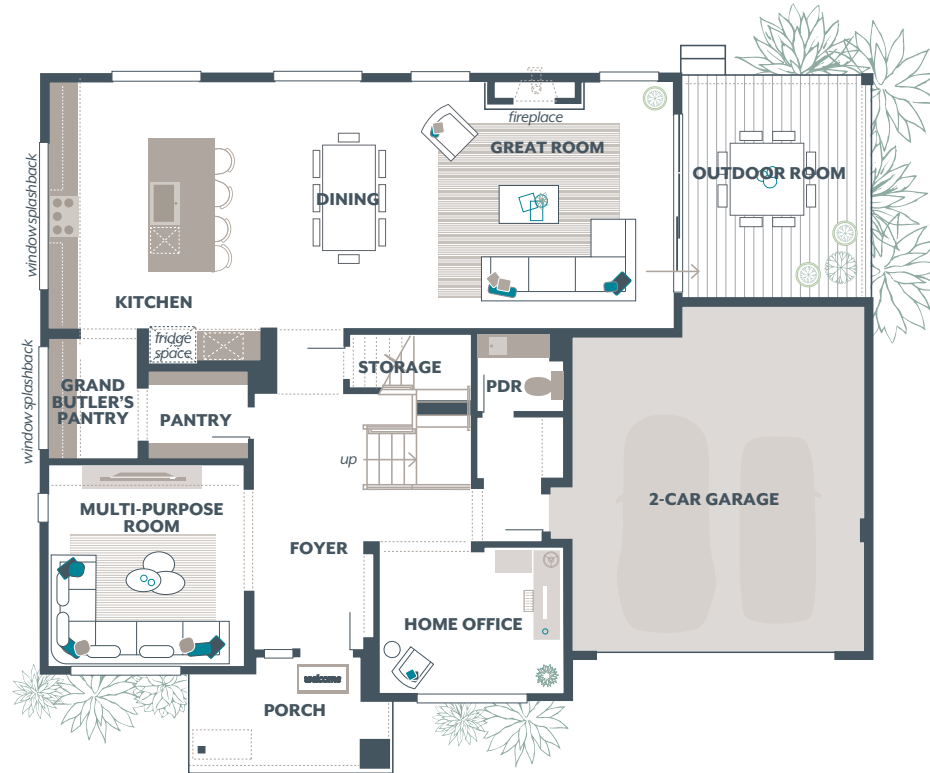

# CAMELLIA 4,039 Square Feet / 4 🏠 / 4.5 🚗 / 2 🚗

## Kanim Grove Lot 1

Signature Outdoor Room

Home Office

Multi-Purpose Room

Grand Butler's Pantry

Leisure Room

Main Floor: 1,614

Upper Floor: 2,227

Outdoor Room: 198

**TOTAL: 4,039**

Garage: 488

**MAINVUEHOMES.COM**

\*Total square footage includes Signature Outdoor Room. Photos are illustrative of final product and should be used as a guide. The finished square footage areas provided are calculated based on ANSI Z765-2013 standards as commissioned by National Association of Home Builders (NAHB). Finished square footage calculations were made based on plan dimensions only and may vary from the finished square footage of the house as built. Finished square footages vary based on elevation styles and plan options.