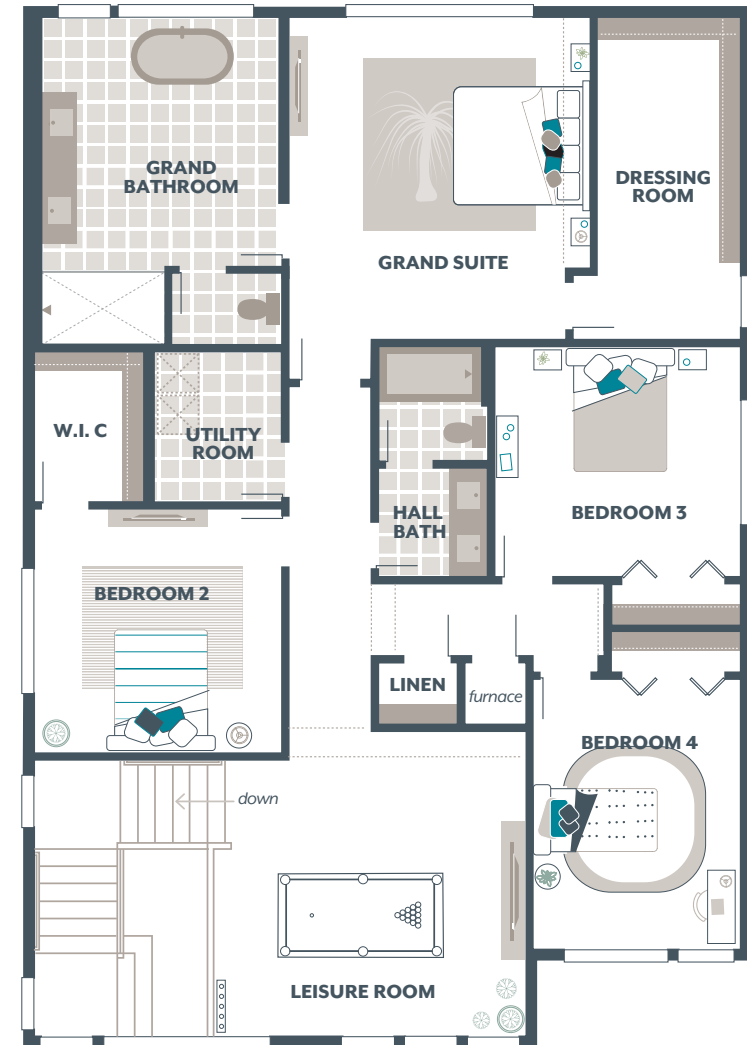

MAINVUE[®]
HOMES

NOLINA
HOME DESIGN

NOLINA

2,975 Square Feet / 4 🛏 / 2.5 🚿 / 2 🚗

Signature Outdoor Room

Home Office

Leisure Room

Main Floor: 1,145

Upper Floor: 1,662

Outdoor Room: 168

TOTAL: 2,975

Garage: 423

AVAILABLE OPTIONS:

Bedroom 2 Bathroom in lieu of Walk-in Closet

MAINVUEHOMES.COM

*Total square footage includes Signature Outdoor Room. Photos are illustrative of final product and should be used as a guide. The finished square footage areas provided are calculated based on ANSI Z765-2013 standards as commissioned by National Association of Home Builders (NAHB). Finished square footage calculations were made based on plan dimensions only and may vary from the finished square footage of the house as built. Finished square footages vary based on elevation styles and plan options.