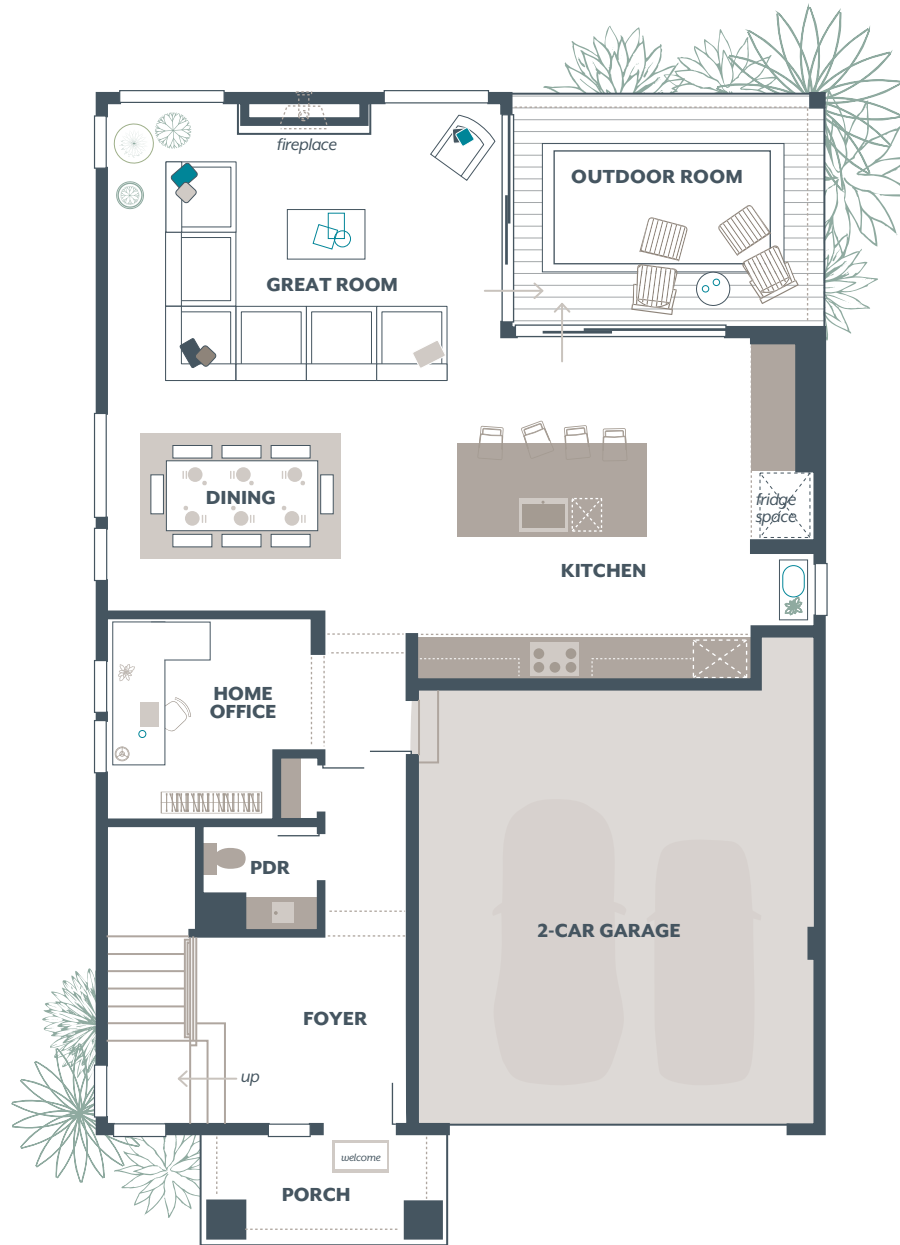

MAINVUE[®]
HOMES

NOLINA
HOME DESIGN

NOLINA

2,975 Square Feet / 4 🛏 / 2.5 🚿 / 2 🚗

Signature Outdoor Room

Home Office

Leisure Room

Main Floor: 1,145

Upper Floor: 1,662

Outdoor Room: 168

TOTAL: 2,975

Garage: 423

AVAILABLE OPTIONS:

Bedroom 2 Bathroom in lieu of Walk-in Closet

MAINVUEHOMES.COM

*Total square footage includes Signature Outdoor Room. Photos are illustrative of final product and should be used as a guide. The finished square footage areas provided are calculated based on ANSI Z765-2013 standards as commissioned by National Association of Home Builders (NAHB). Finished square footage calculations were made based on plan dimensions only and may vary from the finished square footage of the house as built. Finished square footages vary based on elevation styles and plan options.