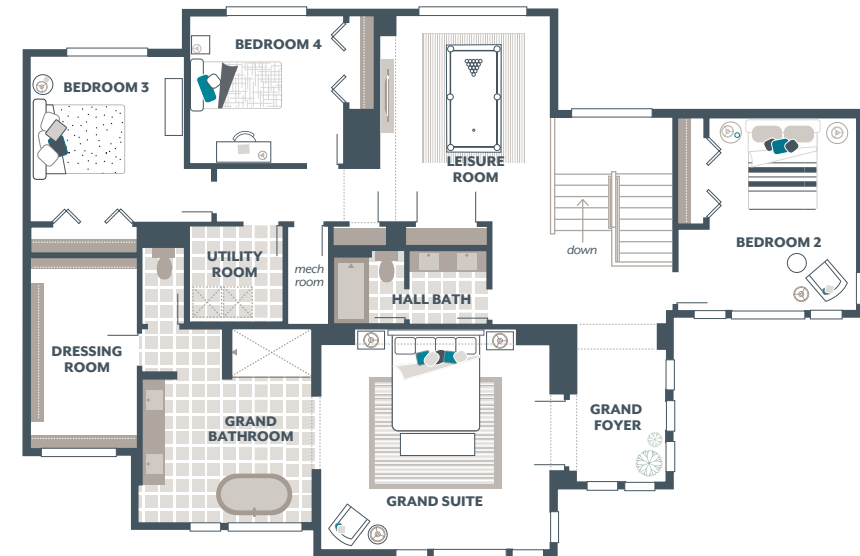

MAINVUE[®]
HOMES

LUPINE
HOME DESIGN

LUPINE

3,947 Square Feet / 4 🛏 / 2.5 🚿 / 2 🚗

Signature Outdoor Room

Multi-Purpose Room

Grand Butler's Pantry

Leisure Room

Main Floor: 1,774

Upper Floor: 1,927

Outdoor Room: 246

TOTAL: 3,947

Garage: 497

AVAILABLE OPTIONS:

Guest Room and 3/4 Bath in lieu of
Multi-Purpose Room and Powder Room

MAINVUEHOMES.COM

*Total square footage includes Signature Outdoor Room. Photos are illustrative of final product and should be used as a guide. The finished square footage areas provided are calculated based on ANSI Z765-2013 standards as commissioned by National Association of Home Builders (NAHB). Finished square footage calculations were made based on plan dimensions only and may vary from the finished square footage of the house as built. Finished square footages vary based on elevation styles and plan options.