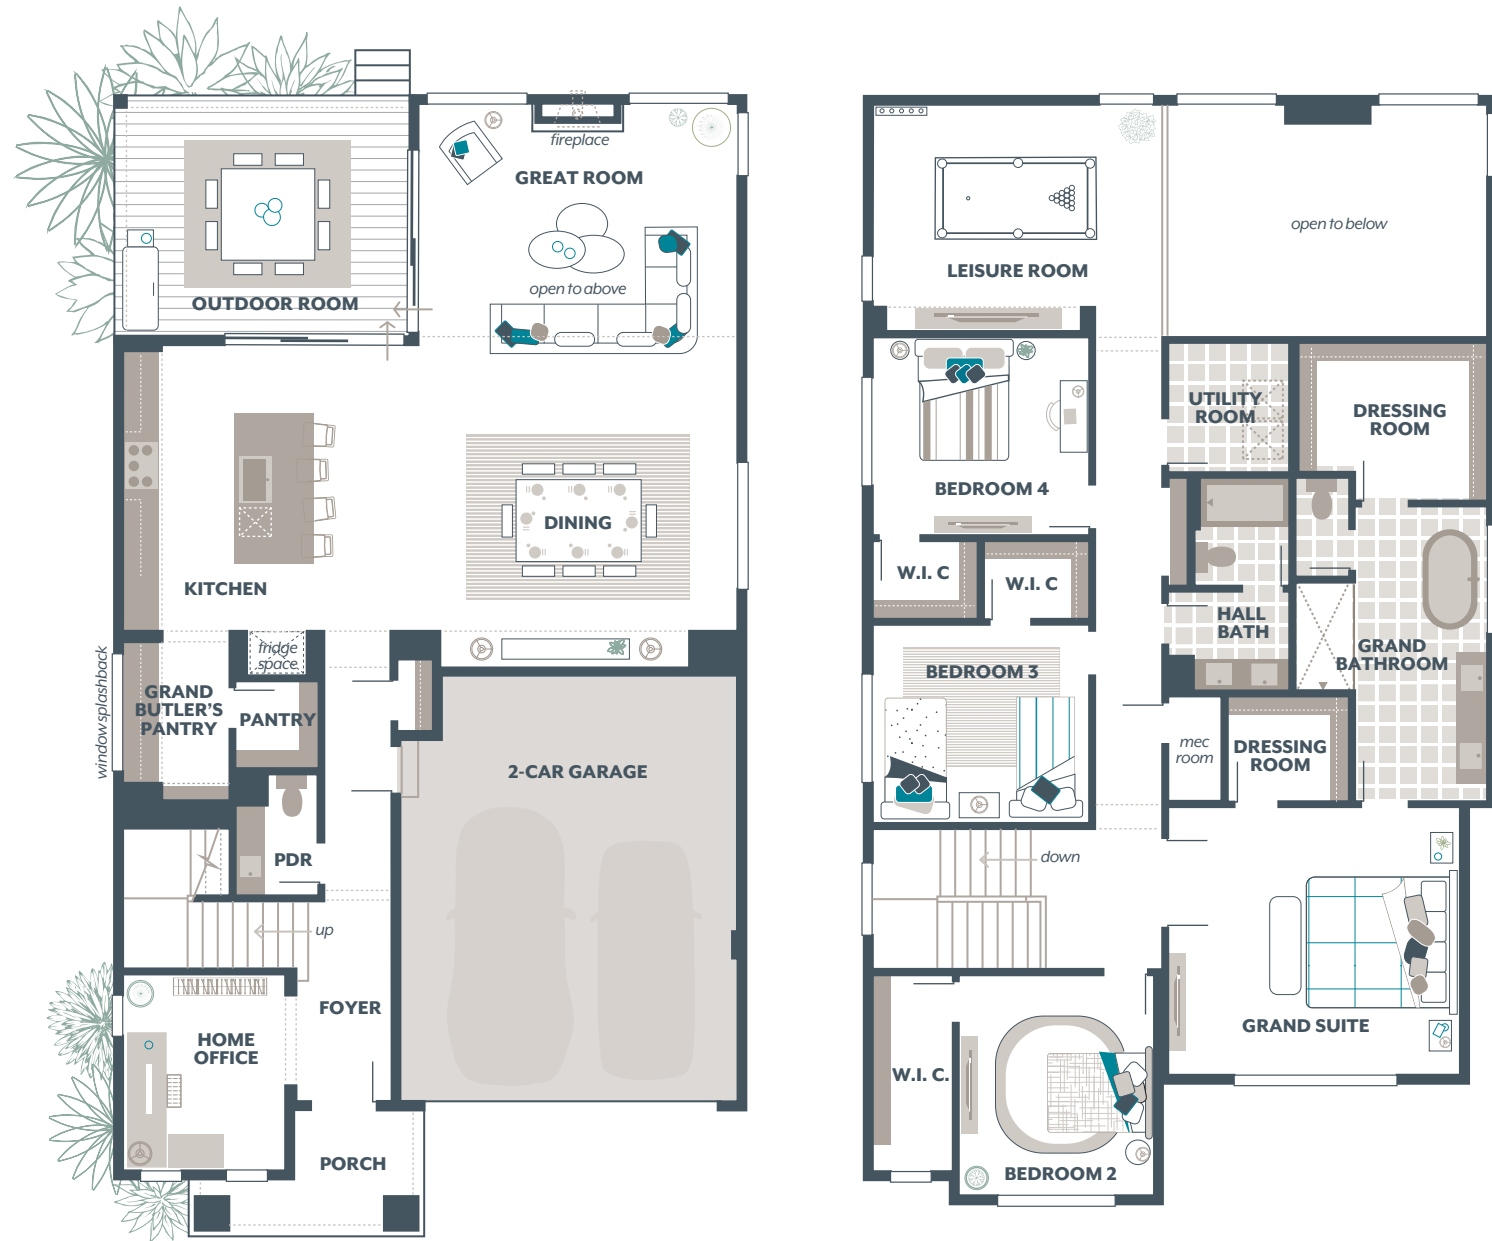

MAINVUE[®]
HOMES

LANTANA
HOME DESIGN

LANTANA

3,291 Square Feet / 4  / 2.5  / 2 

- Signature Outdoor Room
- Home Office
- Grand Butler's Pantry
- Leisure Room

Main Floor:	1,328
Upper Floor:	1,745
Outdoor Room:	218
TOTAL:	3,291
Garage:	451

AVAILABLE OPTIONS:

Bedroom 2 Bathroom in lieu of Walk-in Closet

[MAINVUEHOMES.COM](https://www.mainvuehomes.com)

*Total square footage includes Signature Outdoor Room. Photos are illustrative of final product and should be used as a guide. The finished square footage areas provided are calculated based on ANSI Z765-2013 standards as commissioned by National Association of Home Builders (NAHB). Finished square footage calculations were made based on plan dimensions only and may vary from the finished square footage of the house as built. Finished square footages vary based on elevation styles and plan options.