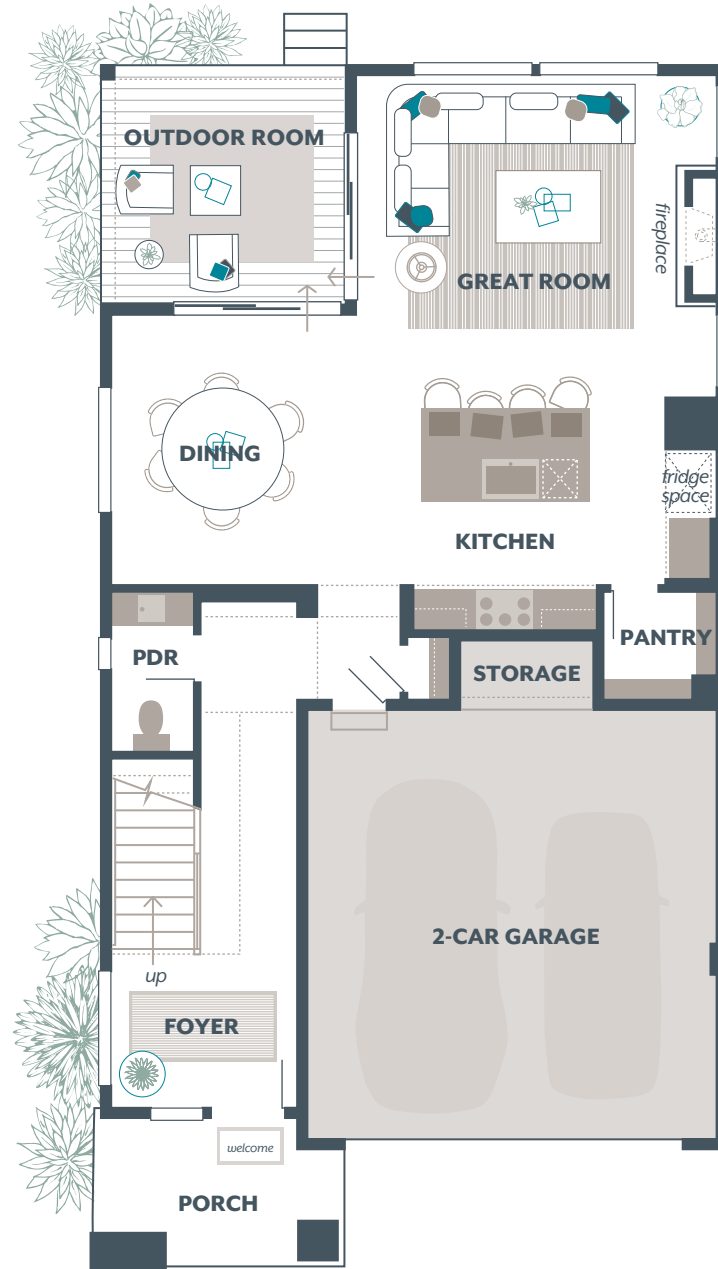

MAINVUE[®]
HOMES

GARDENIA
HOME DESIGN

GARDENIA

2,372 Square Feet / 3  / 2.5  / 2 

ON DISPLAY AT THE WORLD OF MODEL HOMES®

Signature Outdoor Room
Leisure Room
Garage Storage

Main Floor:	964
Upper Floor:	1,273
Outdoor Room:	135
TOTAL:	2,372
Garage:	446

AVAILABLE OPTIONS:
Bedroom 4 in lieu of Leisure Room

MAINVUEHOMES.COM

*Total square footage includes Signature Outdoor Room. Photos are illustrative of final product and should be used as a guide. The finished square footage areas provided are calculated based on ANSI Z765-2013 standards as commissioned by National Association of Home Builders (NAHB). Finished square footage calculations were made based on plan dimensions only and may vary from the finished square footage of the house as built. Finished square footages vary based on elevation styles and plan options.