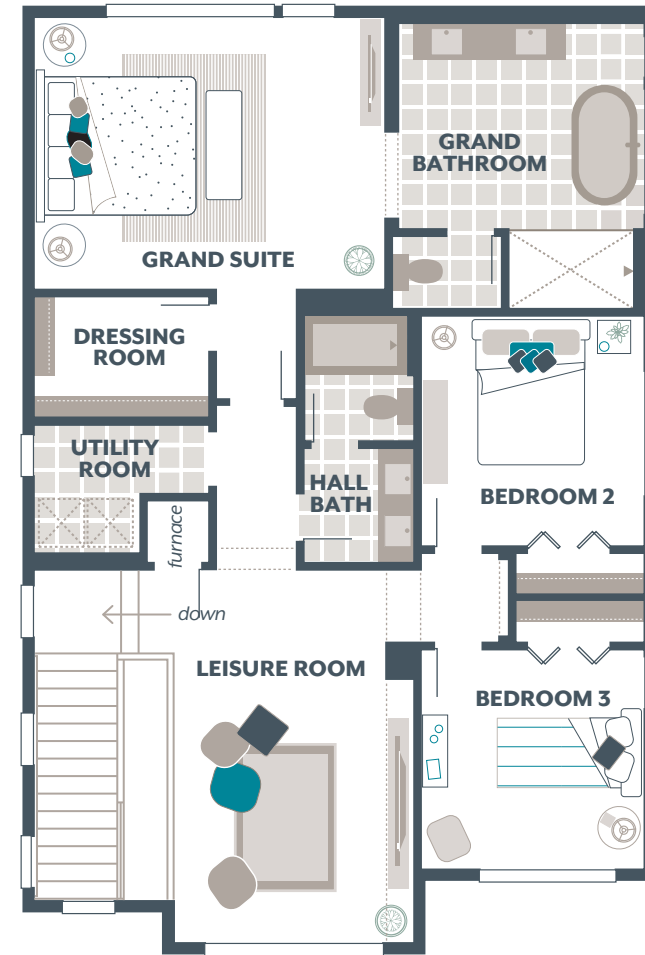

MAINVUE[®]
HOMES

GARDENIA
HOME DESIGN

GARDENIA

2,372 Square Feet / 3  / 2.5  / 2 

ON DISPLAY AT THE WORLD OF MODEL HOMES®

Signature Outdoor Room
Leisure Room
Garage Storage

Main Floor:	964
Upper Floor:	1,273
Outdoor Room:	135
TOTAL:	2,372
Garage:	446

AVAILABLE OPTIONS:
Bedroom 4 in lieu of Leisure Room

MAINVUEHOMES.COM

*Total square footage includes Signature Outdoor Room. Photos are illustrative of final product and should be used as a guide. The finished square footage areas provided are calculated based on ANSI Z765-2013 standards as commissioned by National Association of Home Builders (NAHB). Finished square footage calculations were made based on plan dimensions only and may vary from the finished square footage of the house as built. Finished square footages vary based on elevation styles and plan options.