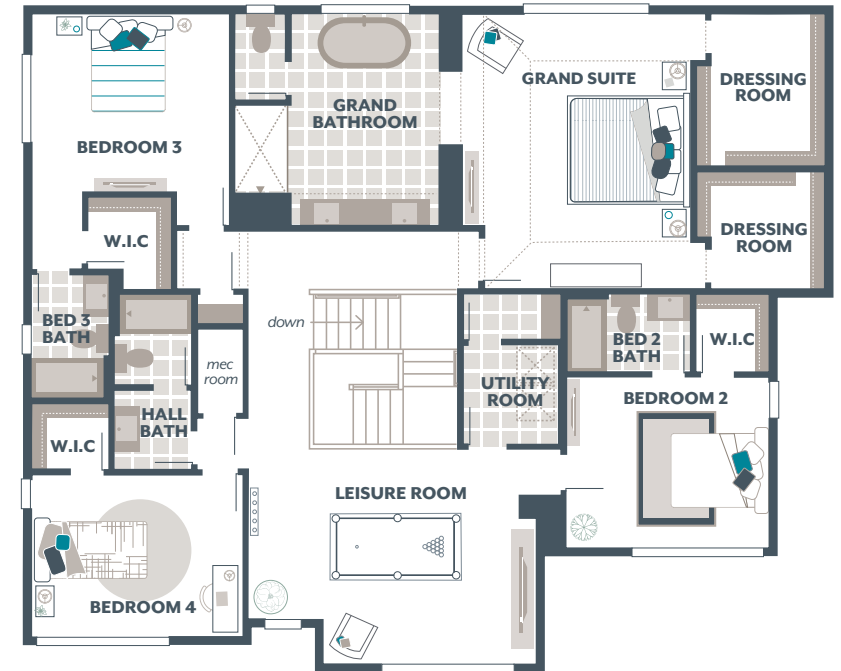

MAINVUE[®]
HOMES

CAMELLIA
HOME DESIGN

CAMELLIA 4,016 Square Feet / 4 🛏 / 4.5 🚿 / 2 🚗

Signature Outdoor Room
 Home Office
 Multi-Purpose Room
 Grand Butler's Pantry
 Leisure Room

Main Floor:	1,663
Upper Floor:	2,161
Outdoor Room:	192
TOTAL:	4,016
Garage:	447

AVAILABLE OPTIONS:

Guest Room in lieu of Home Office
 3/4 Bath in lieu of Powder Room
 Bedroom 5 in lieu of Leisure Room

MAINVUEHOMES.COM

*Total square footage includes Signature Outdoor Room. Photos are illustrative of final product and should be used as a guide. The finished square footage areas provided are calculated based on ANSI Z765-2013 standards as commissioned by National Association of Home Builders (NAHB). Finished square footage calculations were made based on plan dimensions only and may vary from the finished square footage of the house as built. Finished square footages vary based on elevation styles and plan options.