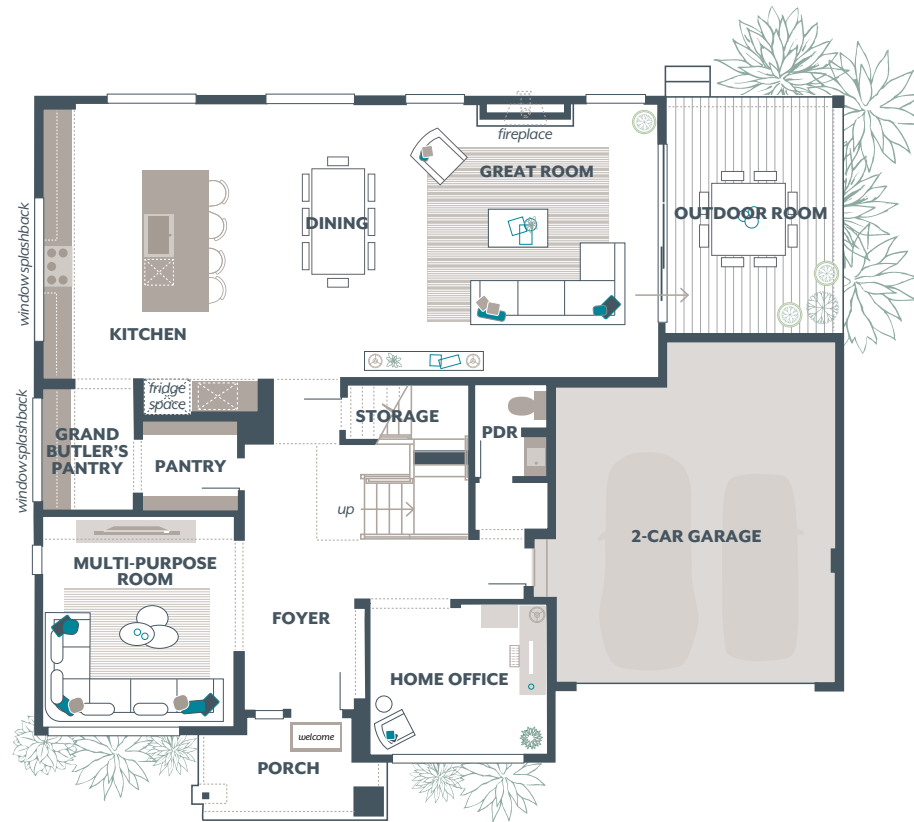

MAINVUE[®]
HOMES

CAMELLIA
HOME DESIGN

CAMELLIA 4,016 Square Feet / 4 🛏 / 4.5 🚿 / 2 🚗

Signature Outdoor Room
 Home Office
 Multi-Purpose Room
 Grand Butler's Pantry
 Leisure Room

Main Floor:	1,663
Upper Floor:	2,161
Outdoor Room:	192
TOTAL:	4,016
Garage:	447

AVAILABLE OPTIONS:

Guest Room in lieu of Home Office
 3/4 Bath in lieu of Powder Room
 Bedroom 5 in lieu of Leisure Room

MAINVUEHOMES.COM

*Total square footage includes Signature Outdoor Room. Photos are illustrative of final product and should be used as a guide. The finished square footage areas provided are calculated based on ANSI Z765-2013 standards as commissioned by National Association of Home Builders (NAHB). Finished square footage calculations were made based on plan dimensions only and may vary from the finished square footage of the house as built. Finished square footages vary based on elevation styles and plan options.