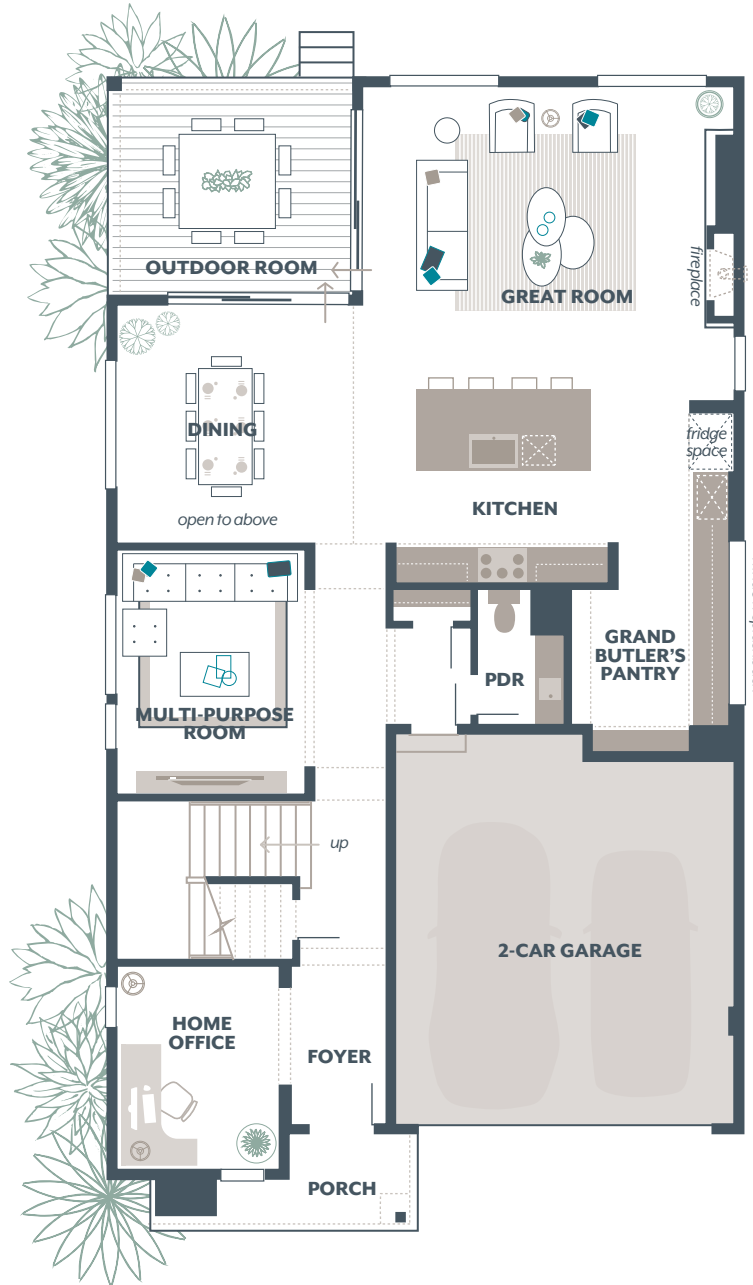

MAINVUE[®]
HOMES

BRAMBLE
HOME DESIGN

BRAMBLE

3,453 Square Feet / 4 🛏 / 2.5 🚿 / 2 🚗

- Signature Outdoor Room
- Home Office
- Multi-Purpose Room
- Grand Butler's Pantry
- Leisure Room

Main Floor:	1,478
Upper Floor:	1,813
Outdoor Room:	162
TOTAL:	3,453
Garage:	407

AVAILABLE OPTIONS:

- 3/4 Bath in lieu of Powder Room
- Guest Room in lieu of Multi-Purpose Room

MAINVUEHOMES.COM

*Total square footage includes Signature Outdoor Room. Photos are illustrative of final product and should be used as a guide. The finished square footage areas provided are calculated based on ANSI Z765-2013 standards as commissioned by National Association of Home Builders (NAHB). Finished square footage calculations were made based on plan dimensions only and may vary from the finished square footage of the house as built. Finished square footages vary based on elevation styles and plan options.