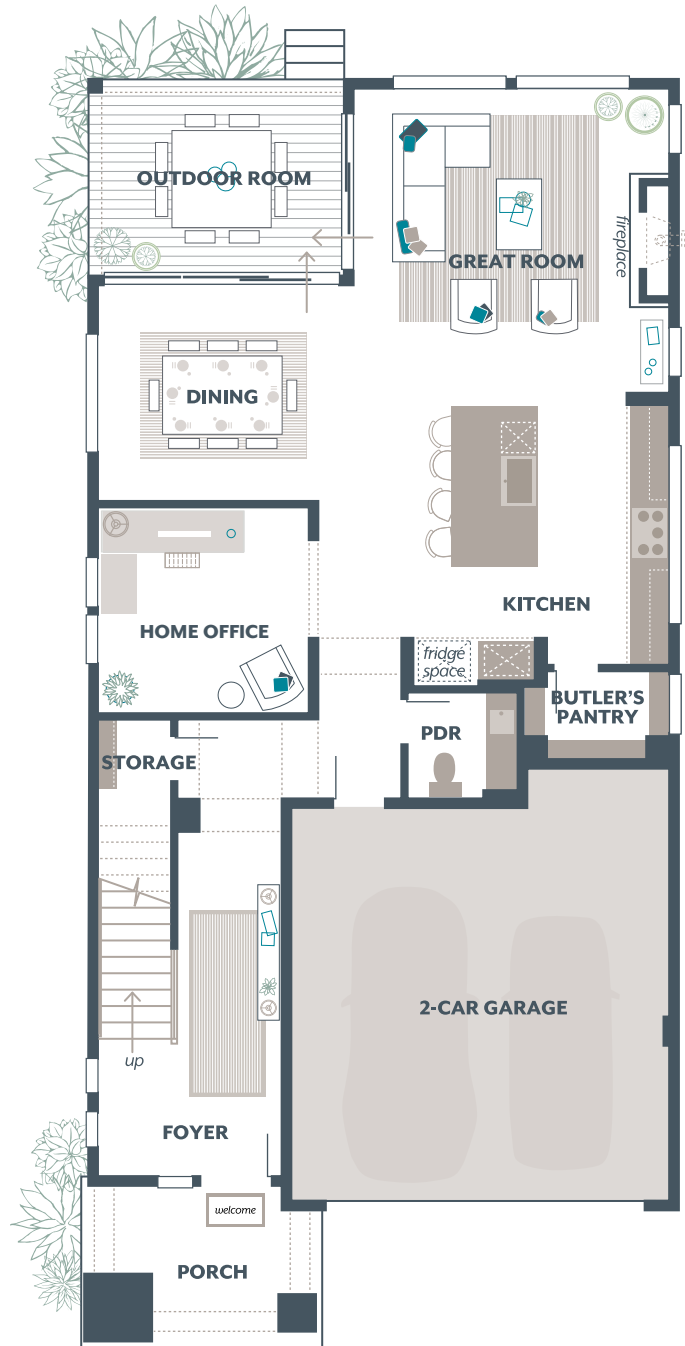

MAINVUE[®]
HOMES

ABELIA
HOME DESIGN

ABELIA 2,727 Square Feet / 4 🚗 / 2.5 🛏 / 2 🚗

ON DISPLAY AT THE WORLD OF MODEL HOMES®

Signature Outdoor Room
Home Office
Leisure Room

Main Floor:	1,164
Upper Floor:	1,433
Outdoor Room:	130
TOTAL:	2,727
Garage:	419

AVAILABLE OPTIONS:
3/4 Bath in lieu of Powder Room

MAINVUEHOMES.COM

*Total square footage includes Signature Outdoor Room. Photos are illustrative of final product and should be used as a guide. The finished square footage areas provided are calculated based on ANSI Z765-2013 standards as commissioned by National Association of Home Builders (NAHB). Finished square footage calculations were made based on plan dimensions only and may vary from the finished square footage of the house as built. Finished square footages vary based on elevation styles and plan options.