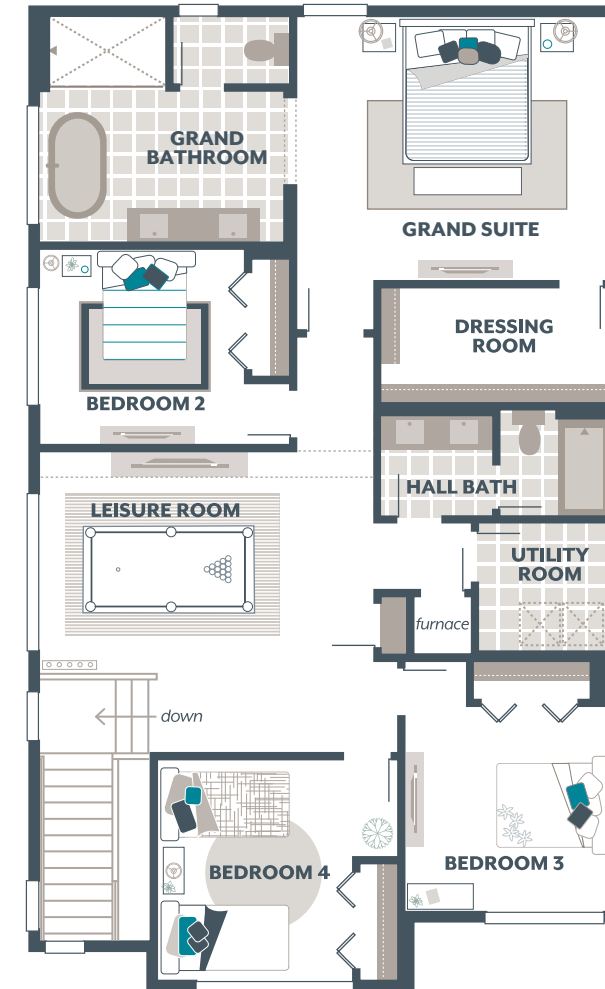

MAINVUE[®]
HOMES

ABELIA
HOME DESIGN

ABELIA 2,727 Square Feet / 4 🚗 / 2.5 🛏 / 2 🚗

ON DISPLAY AT THE WORLD OF MODEL HOMES®

Signature Outdoor Room
Home Office
Leisure Room

Main Floor:	1,164
Upper Floor:	1,433
Outdoor Room:	130
TOTAL:	2,727
Garage:	419

AVAILABLE OPTIONS:
3/4 Bath in lieu of Powder Room

MAINVUEHOMES.COM

*Total square footage includes Signature Outdoor Room. Photos are illustrative of final product and should be used as a guide. The finished square footage areas provided are calculated based on ANSI Z765-2013 standards as commissioned by National Association of Home Builders (NAHB). Finished square footage calculations were made based on plan dimensions only and may vary from the finished square footage of the house as built. Finished square footages vary based on elevation styles and plan options.