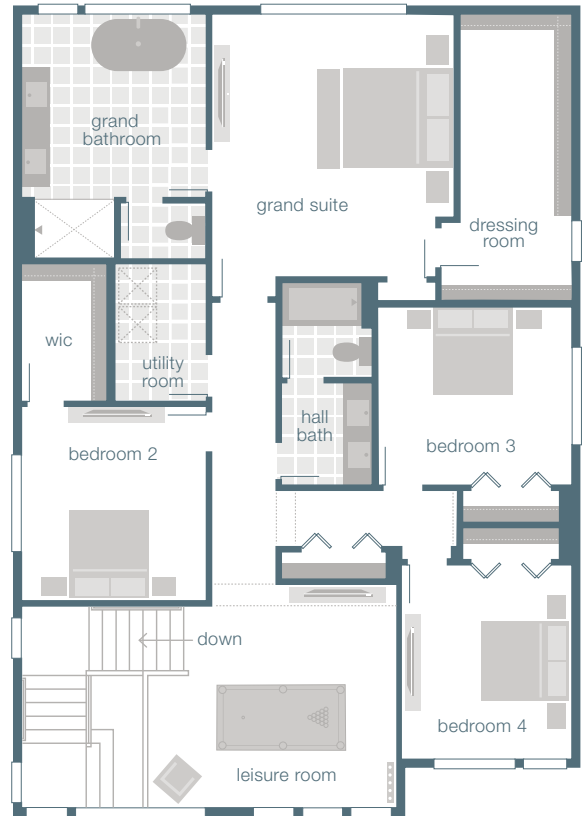

3005 SQUARE FEET

4

2.5

2

NOVA

Main Floor 1153 sf

Upper Floor 1684 sf

Outdoor Room 168 sf

3005 total sf*

Garage 415 sf

4 Bedrooms

2.5 Baths

2 Car Garage

Outdoor Room

Leisure Room

Den

ASK US ABOUT AVAILABLE
OPTIONS AND FACADES

MAINVUE™
HOMES
mainvuehomes.com

*The finished square footage areas provided are calculated based on ANSI Z765-2013 standards as commissioned by National Association of Home Builders (NAHB). Finished square footage calculations were made based on plan dimensions only and may vary from the finished square footage of the house as built. Finished square footages vary based on elevation styles and plan options. Total square footage used in marketing includes the outdoor room.