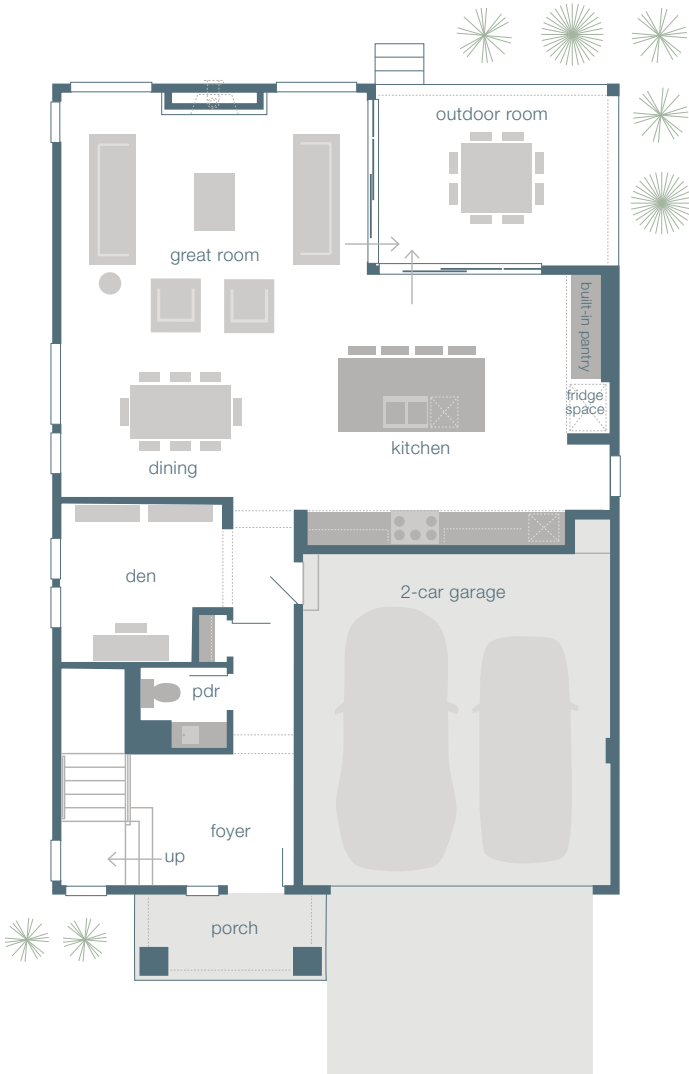

3005 SQUARE FEET

4

2.5

2

NOVA

Main Floor 1153 sf

Upper Floor 1684 sf

Outdoor Room 168 sf

3005 total sf*

Garage 415 sf

4 Bedrooms

2.5 Baths

2 Car Garage

Outdoor Room

Leisure Room

Den

ASK US ABOUT AVAILABLE
OPTIONS AND FACADES

MAINVUE™
HOMES
mainvuehomes.com

*The finished square footage areas provided are calculated based on ANSI Z765-2013 standards as commissioned by National Association of Home Builders (NAHB). Finished square footage calculations were made based on plan dimensions only and may vary from the finished square footage of the house as built. Finished square footages vary based on elevation styles and plan options. Total square footage used in marketing includes the outdoor room.