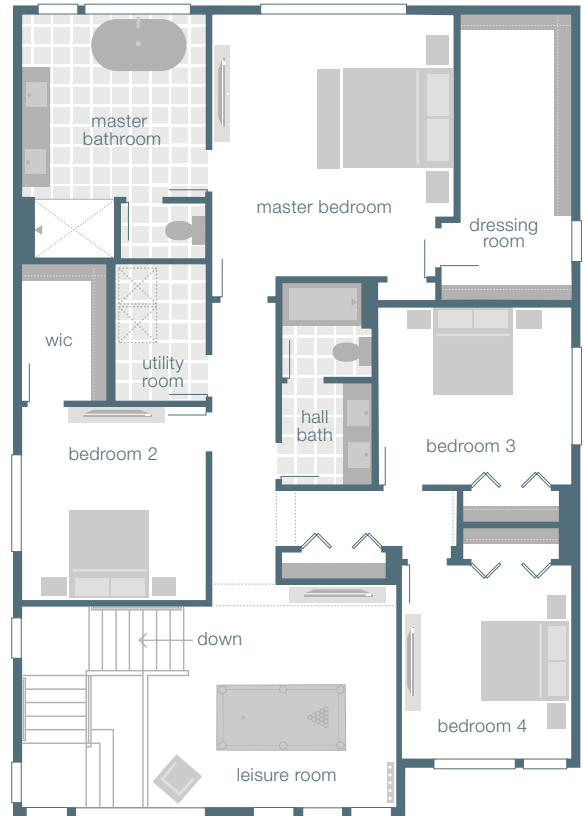

3005 SQUARE FEET

4

2.5

2

NOVA

Main Floor 1153 sf

Upper Floor 1684 sf

Outdoor Room 168 sf

3005 total sf*

Garage 415 sf

4 Bedrooms

2.5 Baths

2 Car Garage

Outdoor Room

Leisure Room

Den

ASK US ABOUT AVAILABLE
OPTIONS AND FACADES

MAINVUE™
HOMES
mainvuehomes.com

*The finished square footage areas provided are calculated based on ANSI Z765-2013 standards as commissioned by National Association of Home Builders (NAHB). Finished square footage calculations were made based on plan dimensions only and may vary from the finished square footage of the house as built. Finished square footages vary based on elevation styles and plan options. Total square footage used in marketing includes the outdoor room.