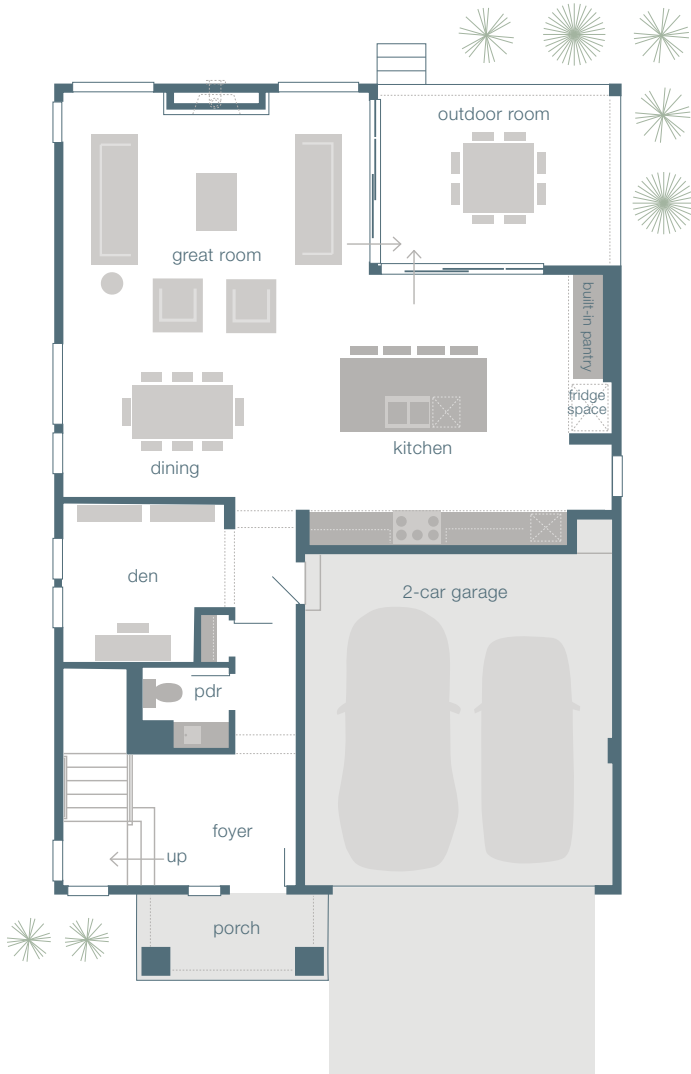

3005 SQUARE FEET

4

2.5

2

NOVA

Main Floor 1153 sf

Upper Floor 1684 sf

Outdoor Room 168 sf

3005 total sf*

Garage 415 sf

4 Bedrooms

2.5 Baths

2 Car Garage

Outdoor Room

Leisure Room

Den

ASK US ABOUT AVAILABLE
OPTIONS AND FACADES

MAINVUE™
HOMES
mainvuehomes.com

*The finished square footage areas provided are calculated based on ANSI Z765-2013 standards as commissioned by National Association of Home Builders (NAHB). Finished square footage calculations were made based on plan dimensions only and may vary from the finished square footage of the house as built. Finished square footages vary based on elevation styles and plan options. Total square footage used in marketing includes the outdoor room.