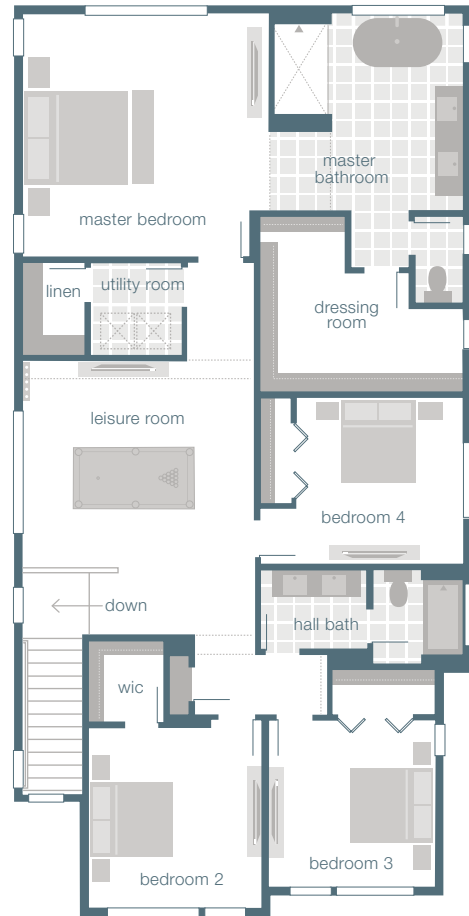

3151 SQUARE FEET

4

2.5

2

LYRA

Main Floor 1335 sf
Upper Floor 1701 sf
Outdoor Room 115 sf
3151 total sf*
Garage 407 sf

4 Bedrooms
2.5 Baths
2 Car Garage

Outdoor Room
Leisure Room
Grand Butler's Pantry

Multi-Purpose Room

ASK US ABOUT AVAILABLE
OPTIONS AND FACADES

MAINVUE™
HOMES
mainvuehomes.com

*The finished square footage areas provided are calculated based on ANSI Z765-2013 standards as commissioned by National Association of Home Builders (NAHB). Finished square footage calculations were made based on plan dimensions only and may vary from the finished square footage of the house as built. Finished square footages vary based on elevation styles and plan options. Total square footage used in marketing includes the outdoor room.