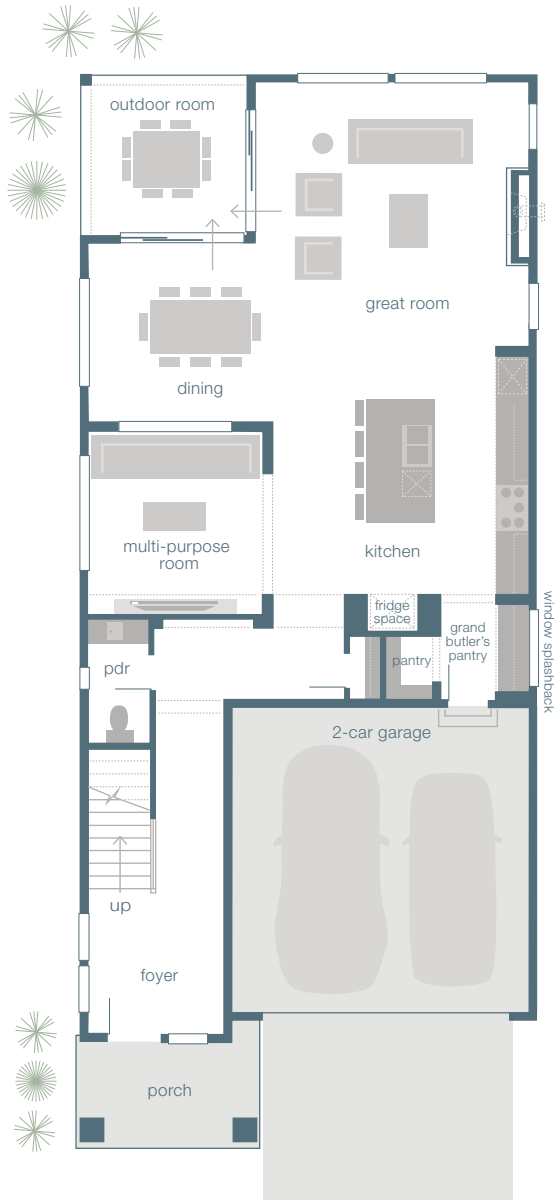

3151 SQUARE FEET

4

2.5

2

LYRA

Main Floor 1335 sf
Upper Floor 1701 sf
Outdoor Room 115 sf
3151 total sf*
Garage 407 sf

4 Bedrooms
2.5 Baths
2 Car Garage

Outdoor Room
Leisure Room
Grand Butler's Pantry

Multi-Purpose Room

ASK US ABOUT AVAILABLE
OPTIONS AND FACADES

MAINVUE™
HOMES
mainvuehomes.com

*The finished square footage areas provided are calculated based on ANSI Z765-2013 standards as commissioned by National Association of Home Builders (NAHB). Finished square footage calculations were made based on plan dimensions only and may vary from the finished square footage of the house as built. Finished square footages vary based on elevation styles and plan options. Total square footage used in marketing includes the outdoor room.