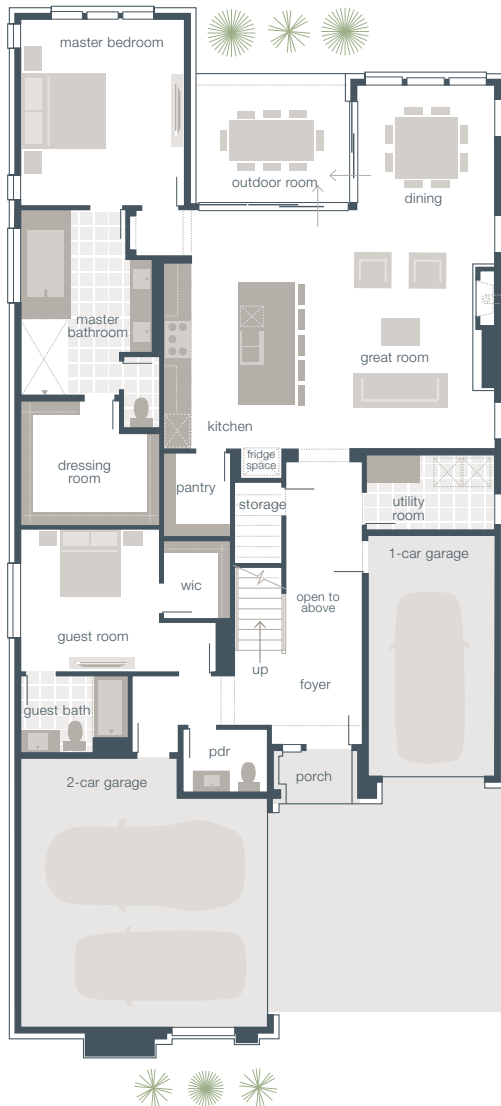

# CORSICA

3183 SQUARE FEET

4

4.1

3

## 40' HOME DESIGN

Exclusively Available at Ridgeview Crossing in Allen, Texas

Main Floor	1972	4 Bedrooms	Guest Room with private bath
Upper Floor	1211	4.1 Baths	
<b>TOTAL SF</b>	<b>3183</b>	3 Car Garage	
Outdoor Room	129	Outdoor Room	
Garage	696	Leisure Room	

### AVAILABLE PLAN OPTIONS:

- 5 Bedrooms
- Theater Room
- 5 Bedrooms and Theater Room

**OPTION DRAWINGS ON BACK**

MAINVUE<sup>TM</sup>  
HOMES

mainvuehomes.com

**CORSICA**  
5 BEDROOMS

**CORSICA**  
THEATER ROOM

**CORSICA**  
5 BEDROOMS AND THEATER ROOM

**ASK US ABOUT  
PRICING,  
AVAILABILITY  
AND HOW TO  
PERSONALIZE  
THIS DESIGN!**

---

**1.866.407.1020  
MAINVUEHOMES.COM**

\*The photo shown is used for illustrative purposes only and may not be an exact representation of the product. Facade and color scheme are subject to change. Contact our sales consultants for specific details. The finished square footage areas provided are calculated based on ANSI Z765-2193 standards as commissioned by National Association of Home Builders (NAHB). Finished square footage calculations were made based on plan dimensions only and may vary from finished square footage of the home as built.