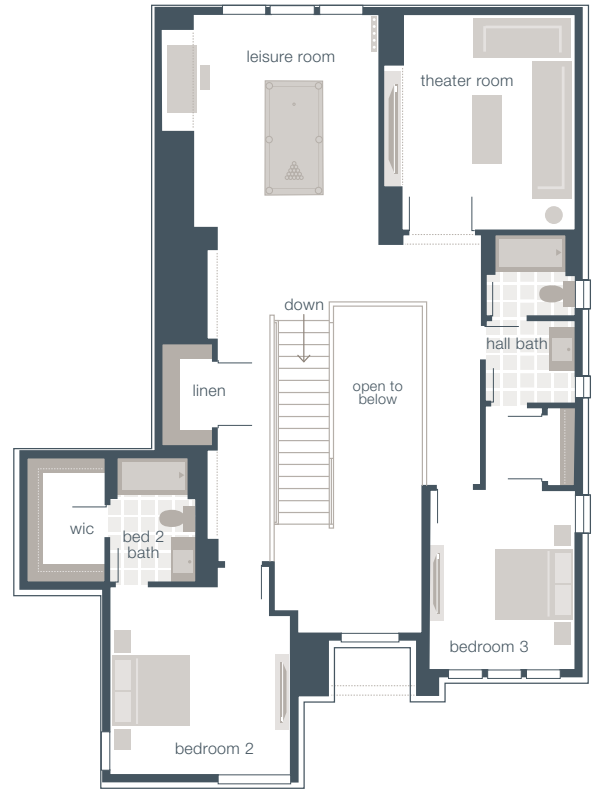

# CORSICA

3183 SQUARE FEET

4

4.1

3

## 40' HOME DESIGN

Exclusively Available at Ridgeview Crossing in Allen, Texas

Main Floor	1972	4 Bedrooms	Guest Room with private bath
Upper Floor	1211	4.1 Baths	
<b>TOTAL SF</b>	<b>3183</b>	3 Car Garage	
Outdoor Room	129	Outdoor Room	
Garage	696	Leisure Room	

### AVAILABLE PLAN OPTIONS:

- 5 Bedrooms
- Theater Room
- 5 Bedrooms and Theater Room

**OPTION DRAWINGS ON BACK**

MAINVUE<sup>TM</sup>  
HOMES

mainvuehomes.com

**CORSICA**  
5 BEDROOMS

**CORSICA**  
THEATER ROOM

**CORSICA**  
5 BEDROOMS AND THEATER ROOM

**ASK US ABOUT  
PRICING,  
AVAILABILITY  
AND HOW TO  
PERSONALIZE  
THIS DESIGN!**

---

**1.866.407.1020  
MAINVUEHOMES.COM**

\*The photo shown is used for illustrative purposes only and may not be an exact representation of the product. Facade and color scheme are subject to change. Contact our sales consultants for specific details. The finished square footage areas provided are calculated based on ANSI Z765-2193 standards as commissioned by National Association of Home Builders (NAHB). Finished square footage calculations were made based on plan dimensions only and may vary from finished square footage of the home as built.