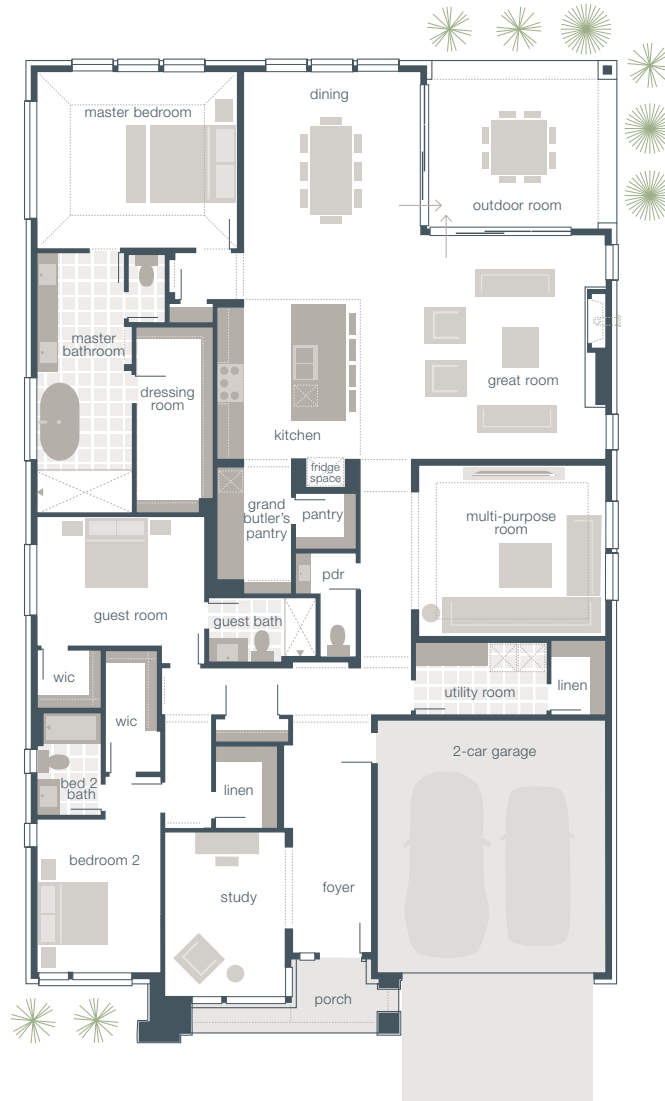

CATALINA II Q1

3224 SQUARE FEET

3 BEDROOM WITH MULTI-PURPOSE ROOM

Main Floor	3224	3 Bedrooms	Study	Guest Room with private Bath
Total SF	3224	3.1 Baths	Grand Butler's Pantry	
Outdoor Room	228	2 Car Garage	Walk-in Pantry	
Garage	453	Outdoor Room	Multi-Purpose Room	

AVAILABLE OPTIONS:

- Theater Room ILO Multi-Purpose Room
- Wet Bar in Multi-Purpose Room or Theater Room
- 4th Bedroom ILO Study

Speak with a sales consultant for the full range of lifestyle choices in this collection.

MAINVUETM
HOMES
mainvuehomes.com

*The photo shown is used for illustrative purposes only and may not be an exact representation of the product. Facade and color scheme are subject to change. Contact our sales consultants for specific details. The finished square footage areas provided are calculated based on ANSI Z765-2193 standards as commissioned by National Association of Home Builders (NAHB). Finished square footage calculations were made based on plan dimensions only and may vary from finished square footage of the home as built.